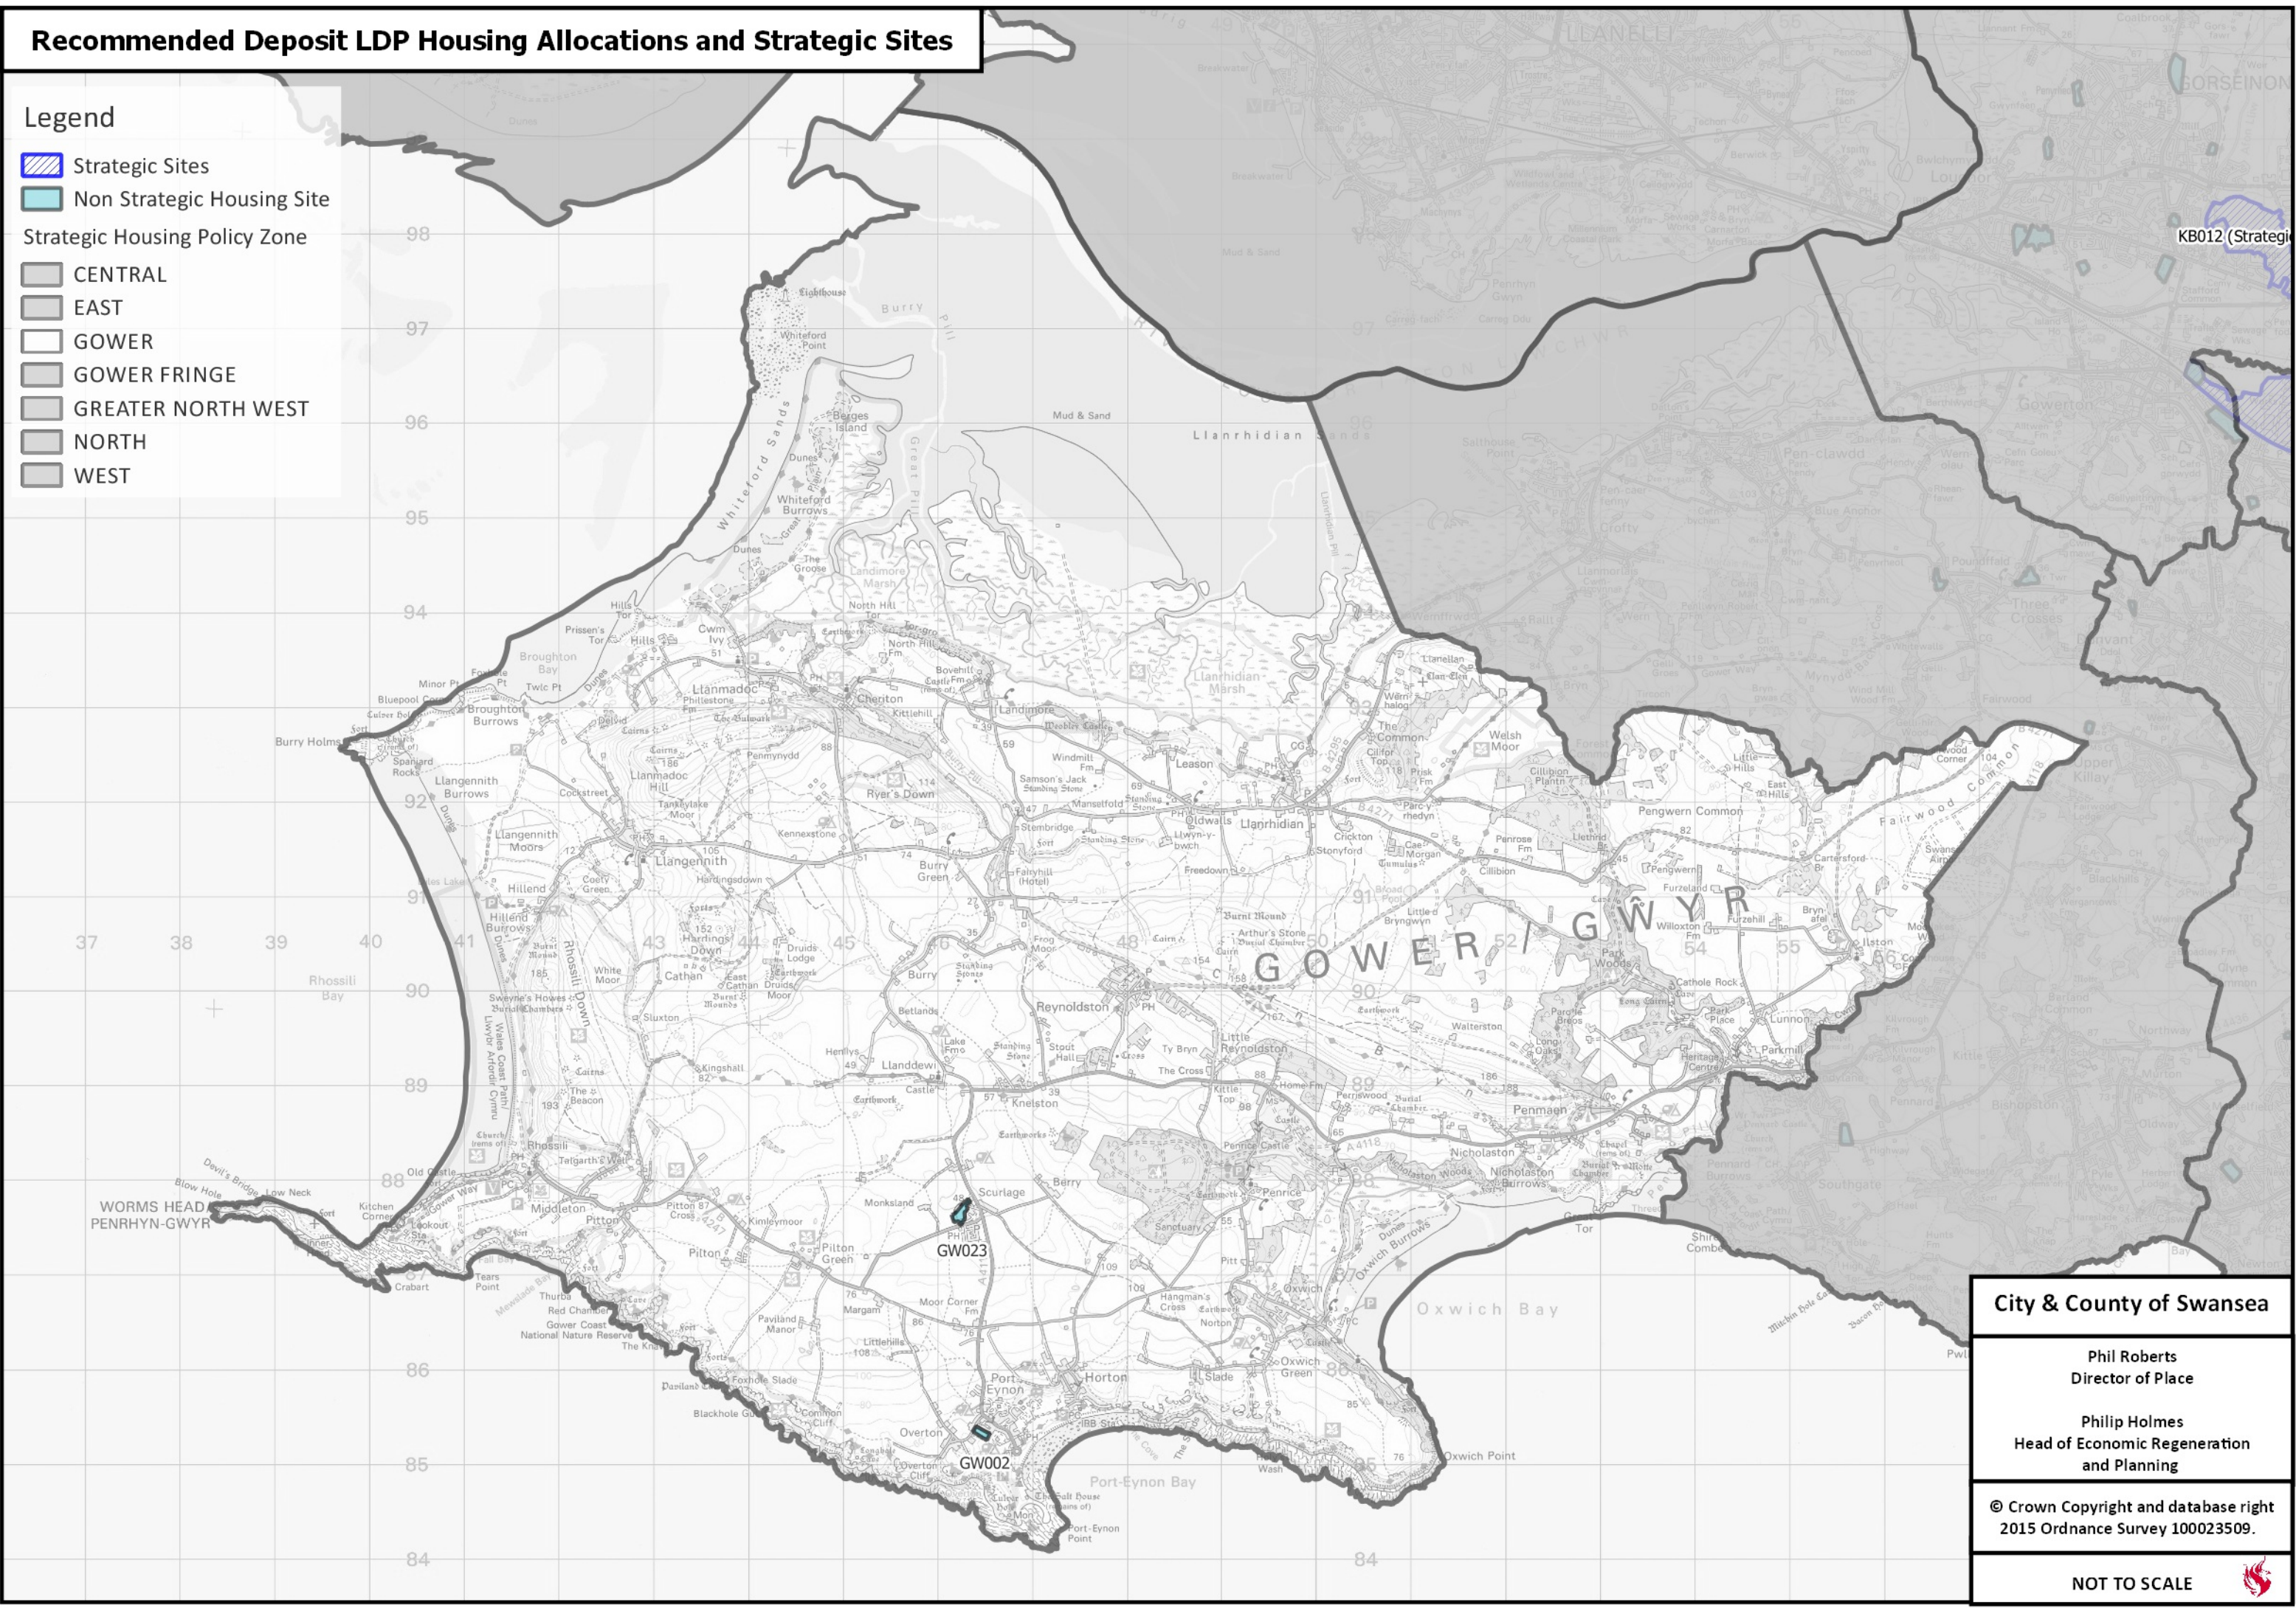

Legend

-  Strategic Sites
-  Non Strategic Housing Site

Strategic Housing Policy Zone

-  CENTRAL
-  EAST
-  GOWER
-  GOWER FRINGE
-  GREATER NORTH WEST
-  NORTH
-  WEST

City & County of Swansea

Phil Roberts
Director of Place