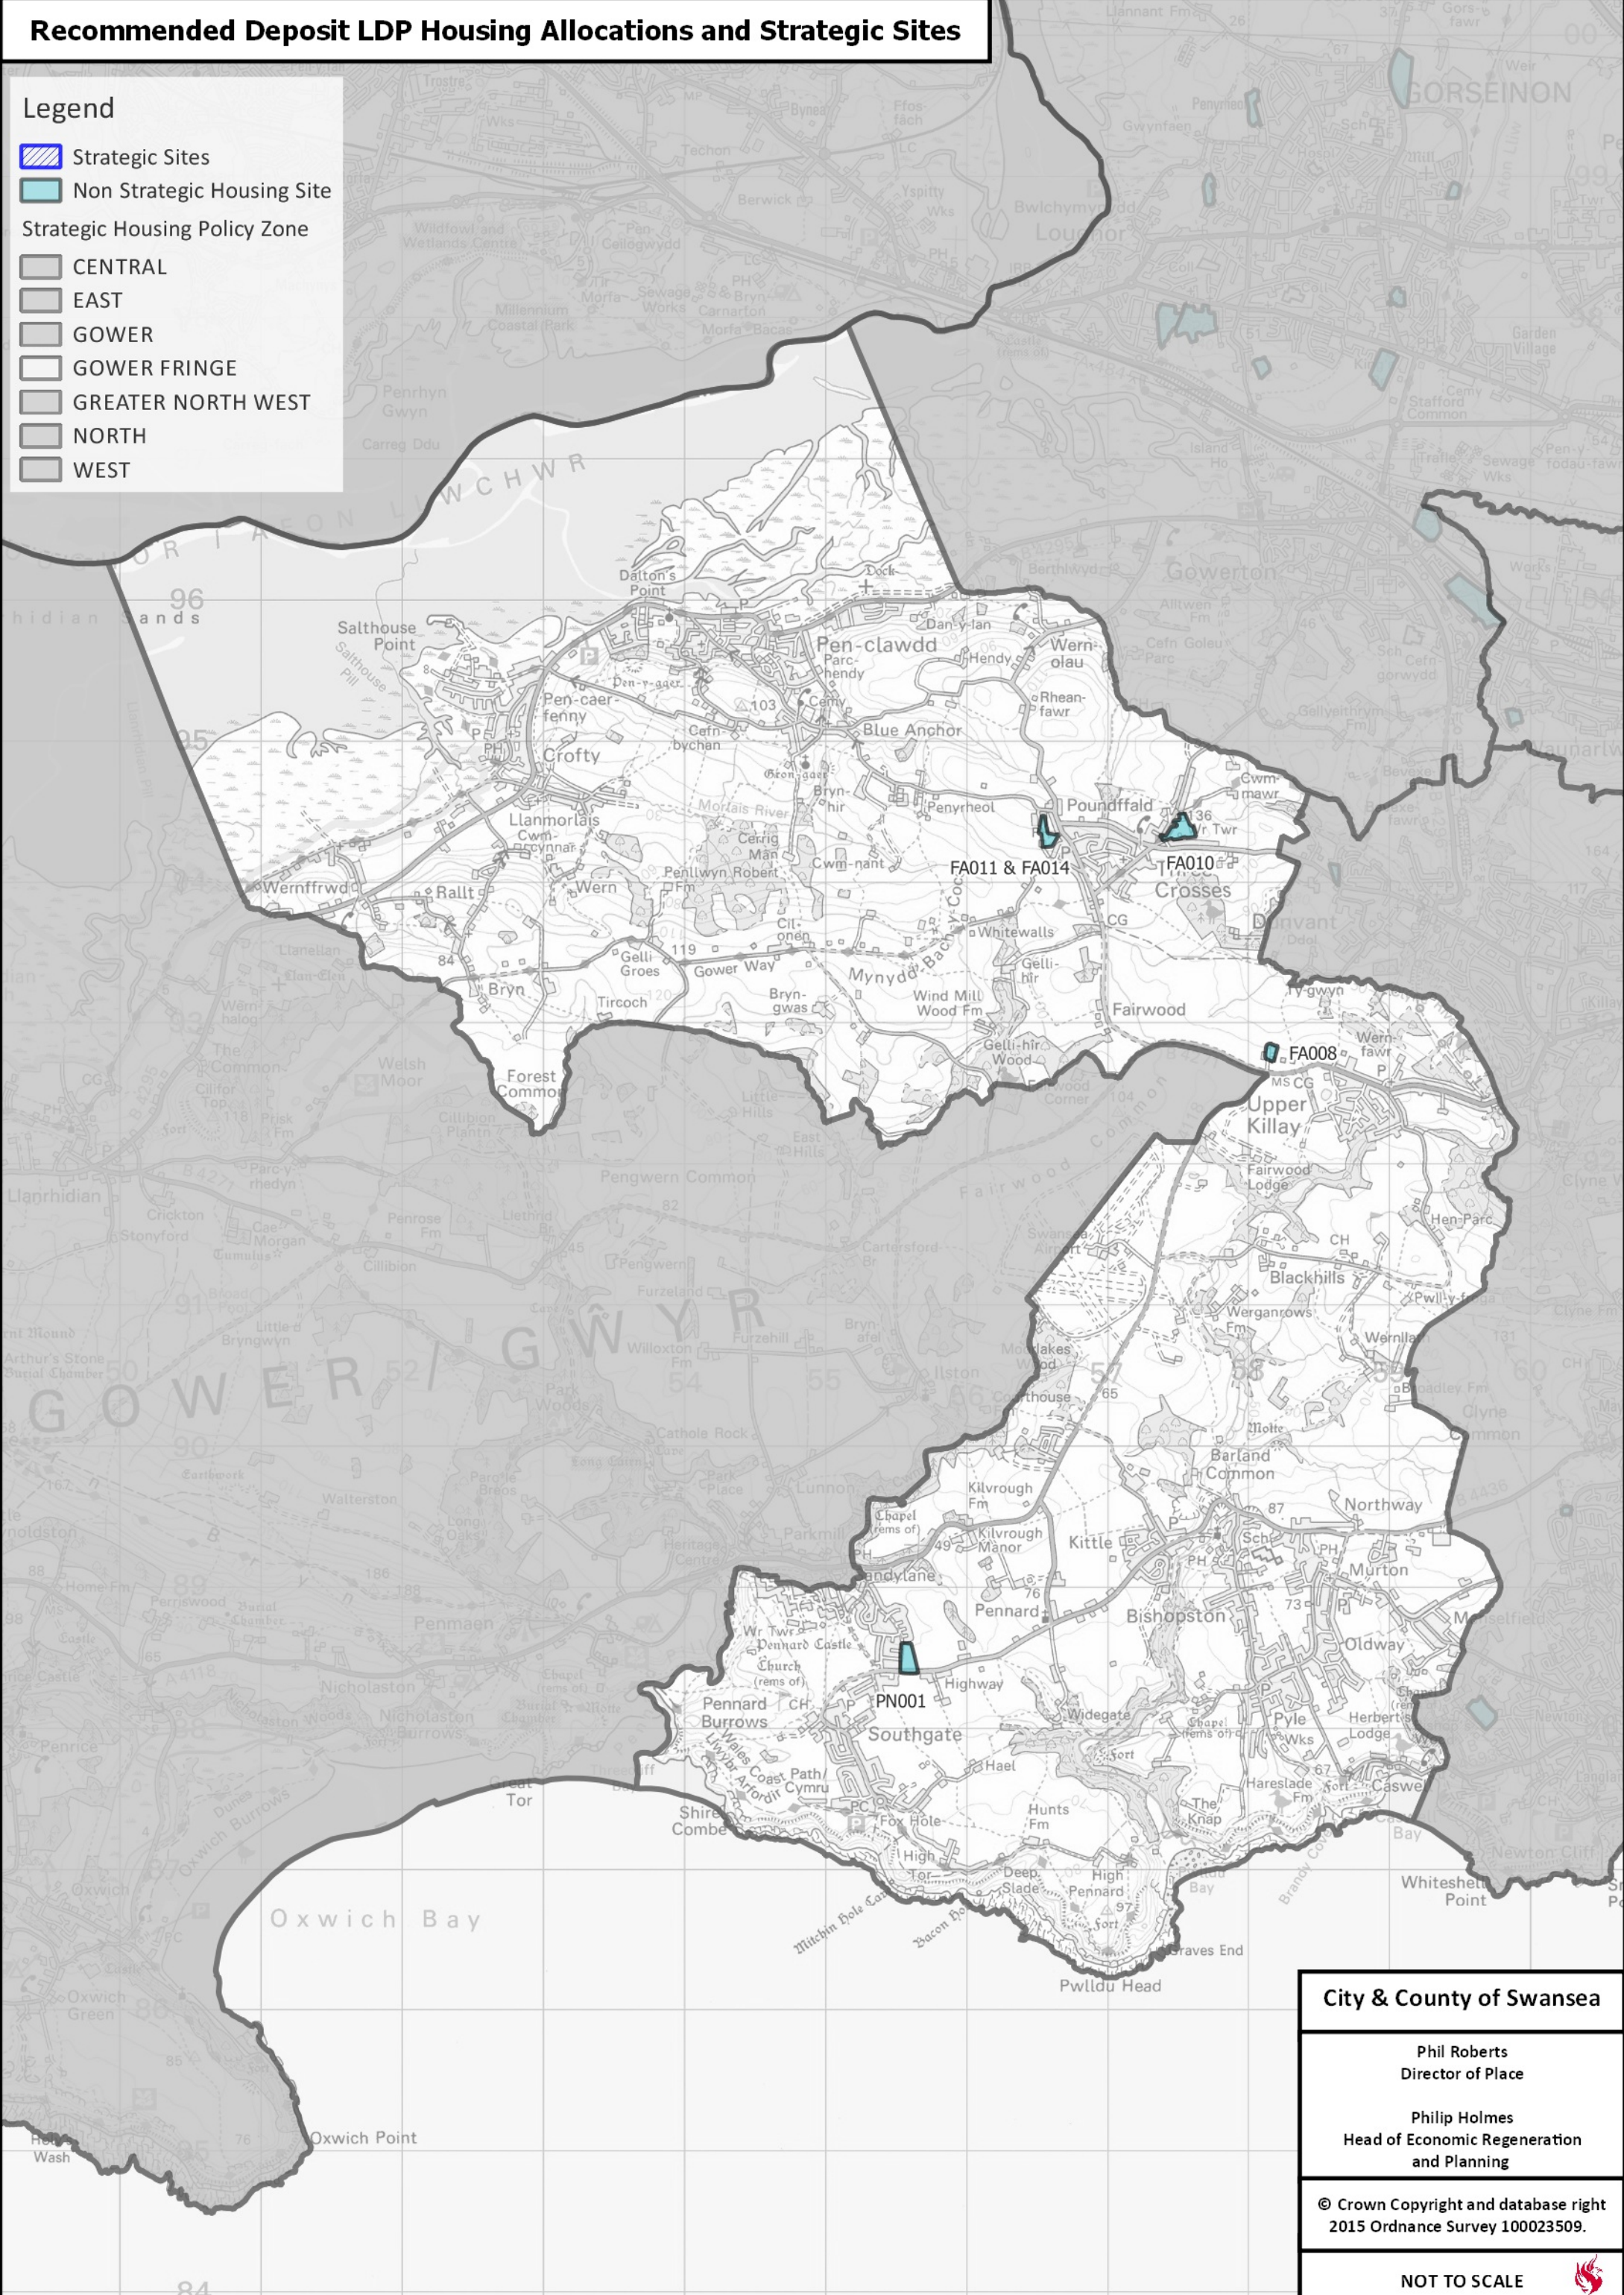

Recommended Deposit LDP Housing Allocations and Strategic Sites

Legend

-  Strategic Sites
-  Non Strategic Housing Site

Strategic Housing Policy Zone

-  CENTRAL
-  EAST
-  GOWER
-  GOWER FRINGE
-  GREATER NORTH WEST
-  NORTH
-  WEST

-  Strategic Sites
-  Non Strategic Housing Site
- Strategic Housing Policy Zone
-  CENTRAL
-  EAST
-  GOWER
-  GOWER FRINGE
-  GREATER NORTH WEST
-  NORTH
-  WEST

City & County of Swansea

Phil Roberts
Director of Place