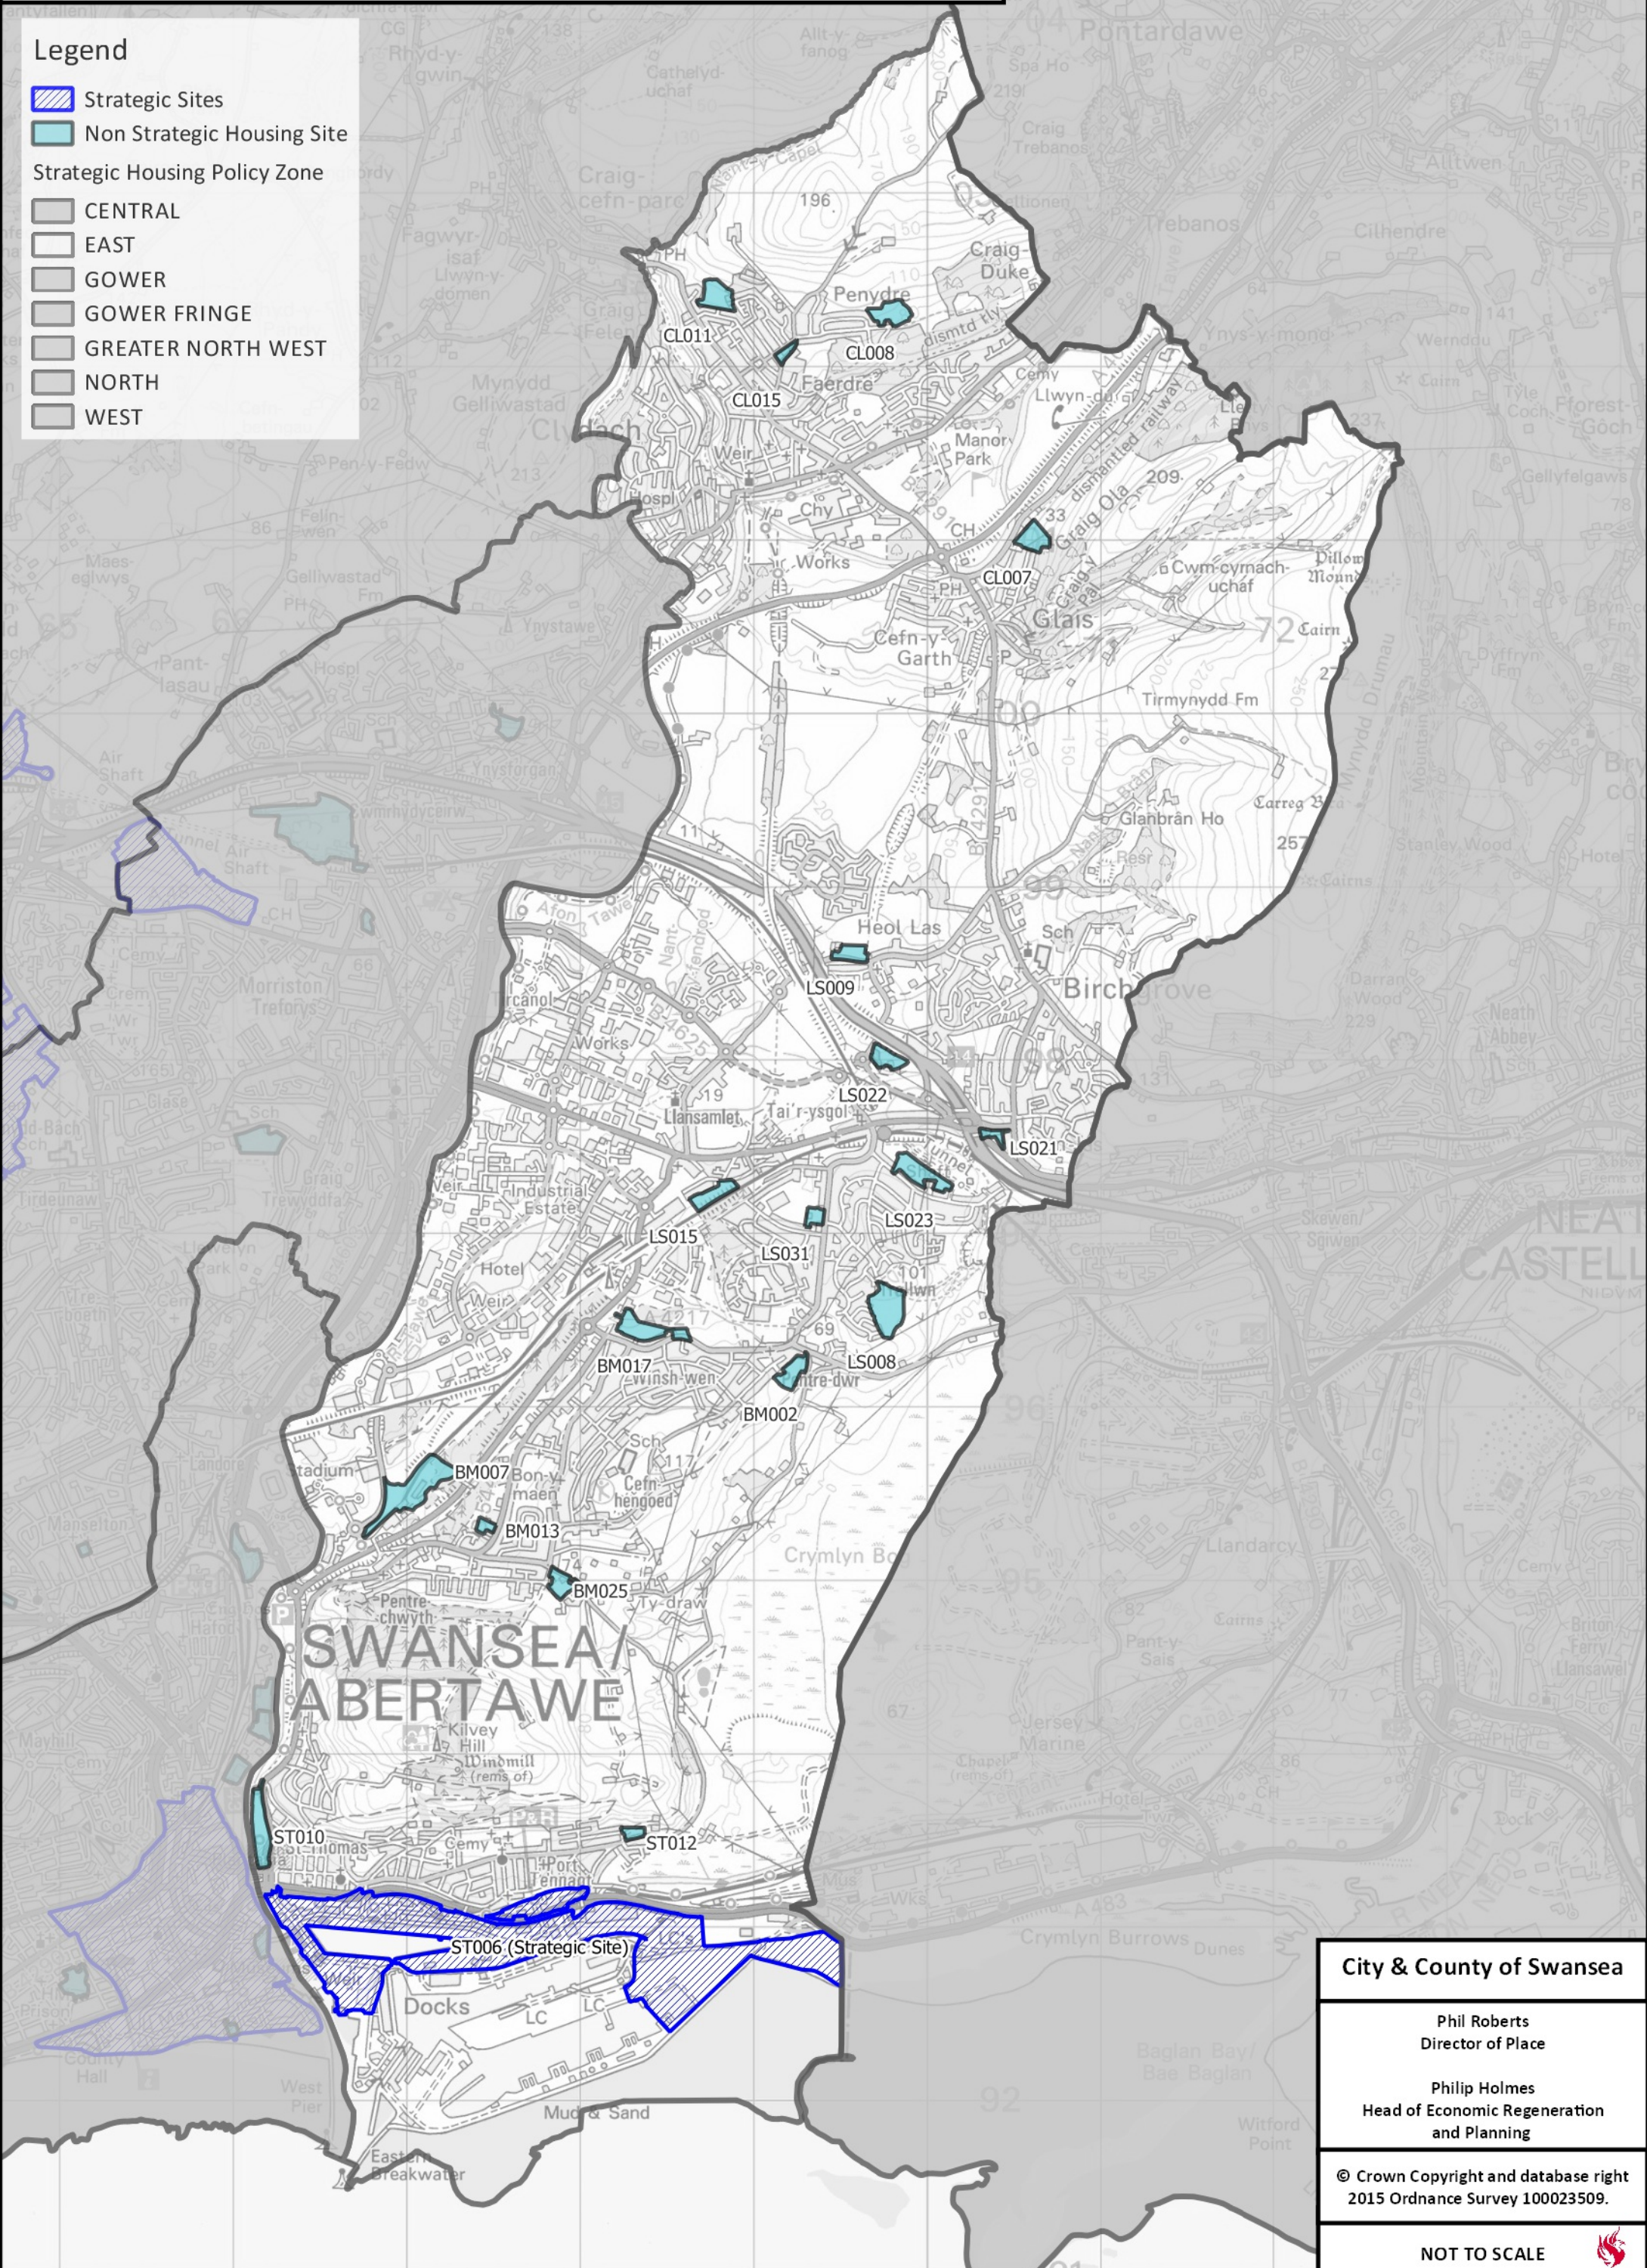

Recommended Deposit LDP Housing Allocations and Strategic Sites

Legend

-  Strategic Sites
-  Non Strategic Housing Site

Strategic Housing Policy Zone

-  CENTRAL
-  EAST
-  GOWER
-  GOWER FRINGE
-  GREATER NORTH WEST
-  NORTH
-  WEST

City & County of Swansea

Phil Roberts
Director of Place

Philip Holmes
Head of Economic Regeneration
and Planning

© Crown Copyright and database right
2015 Ordnance Survey 100023509.

NOT TO SCALE 

Recommended Deposit LDP Housing Allocations and Strategic Sites

Legend

-  Strategic Sites
-  Non Strategic Housing Site
- Strategic Housing Policy Zone
-  CENTRAL
-  EAST
-  GOWER
-  GOWER FRINGE
-  GREATER NORTH WEST
-  NORTH
-  WEST

**SWANSEA
ABERTAW**

City & County of Swansea
Phil Roberts Director of Place
Philip Holmes Head of Economic Regeneration and Planning
© Crown Copyright and database right 2015 Ordnance Survey 100023509.
NOT TO SCALE 