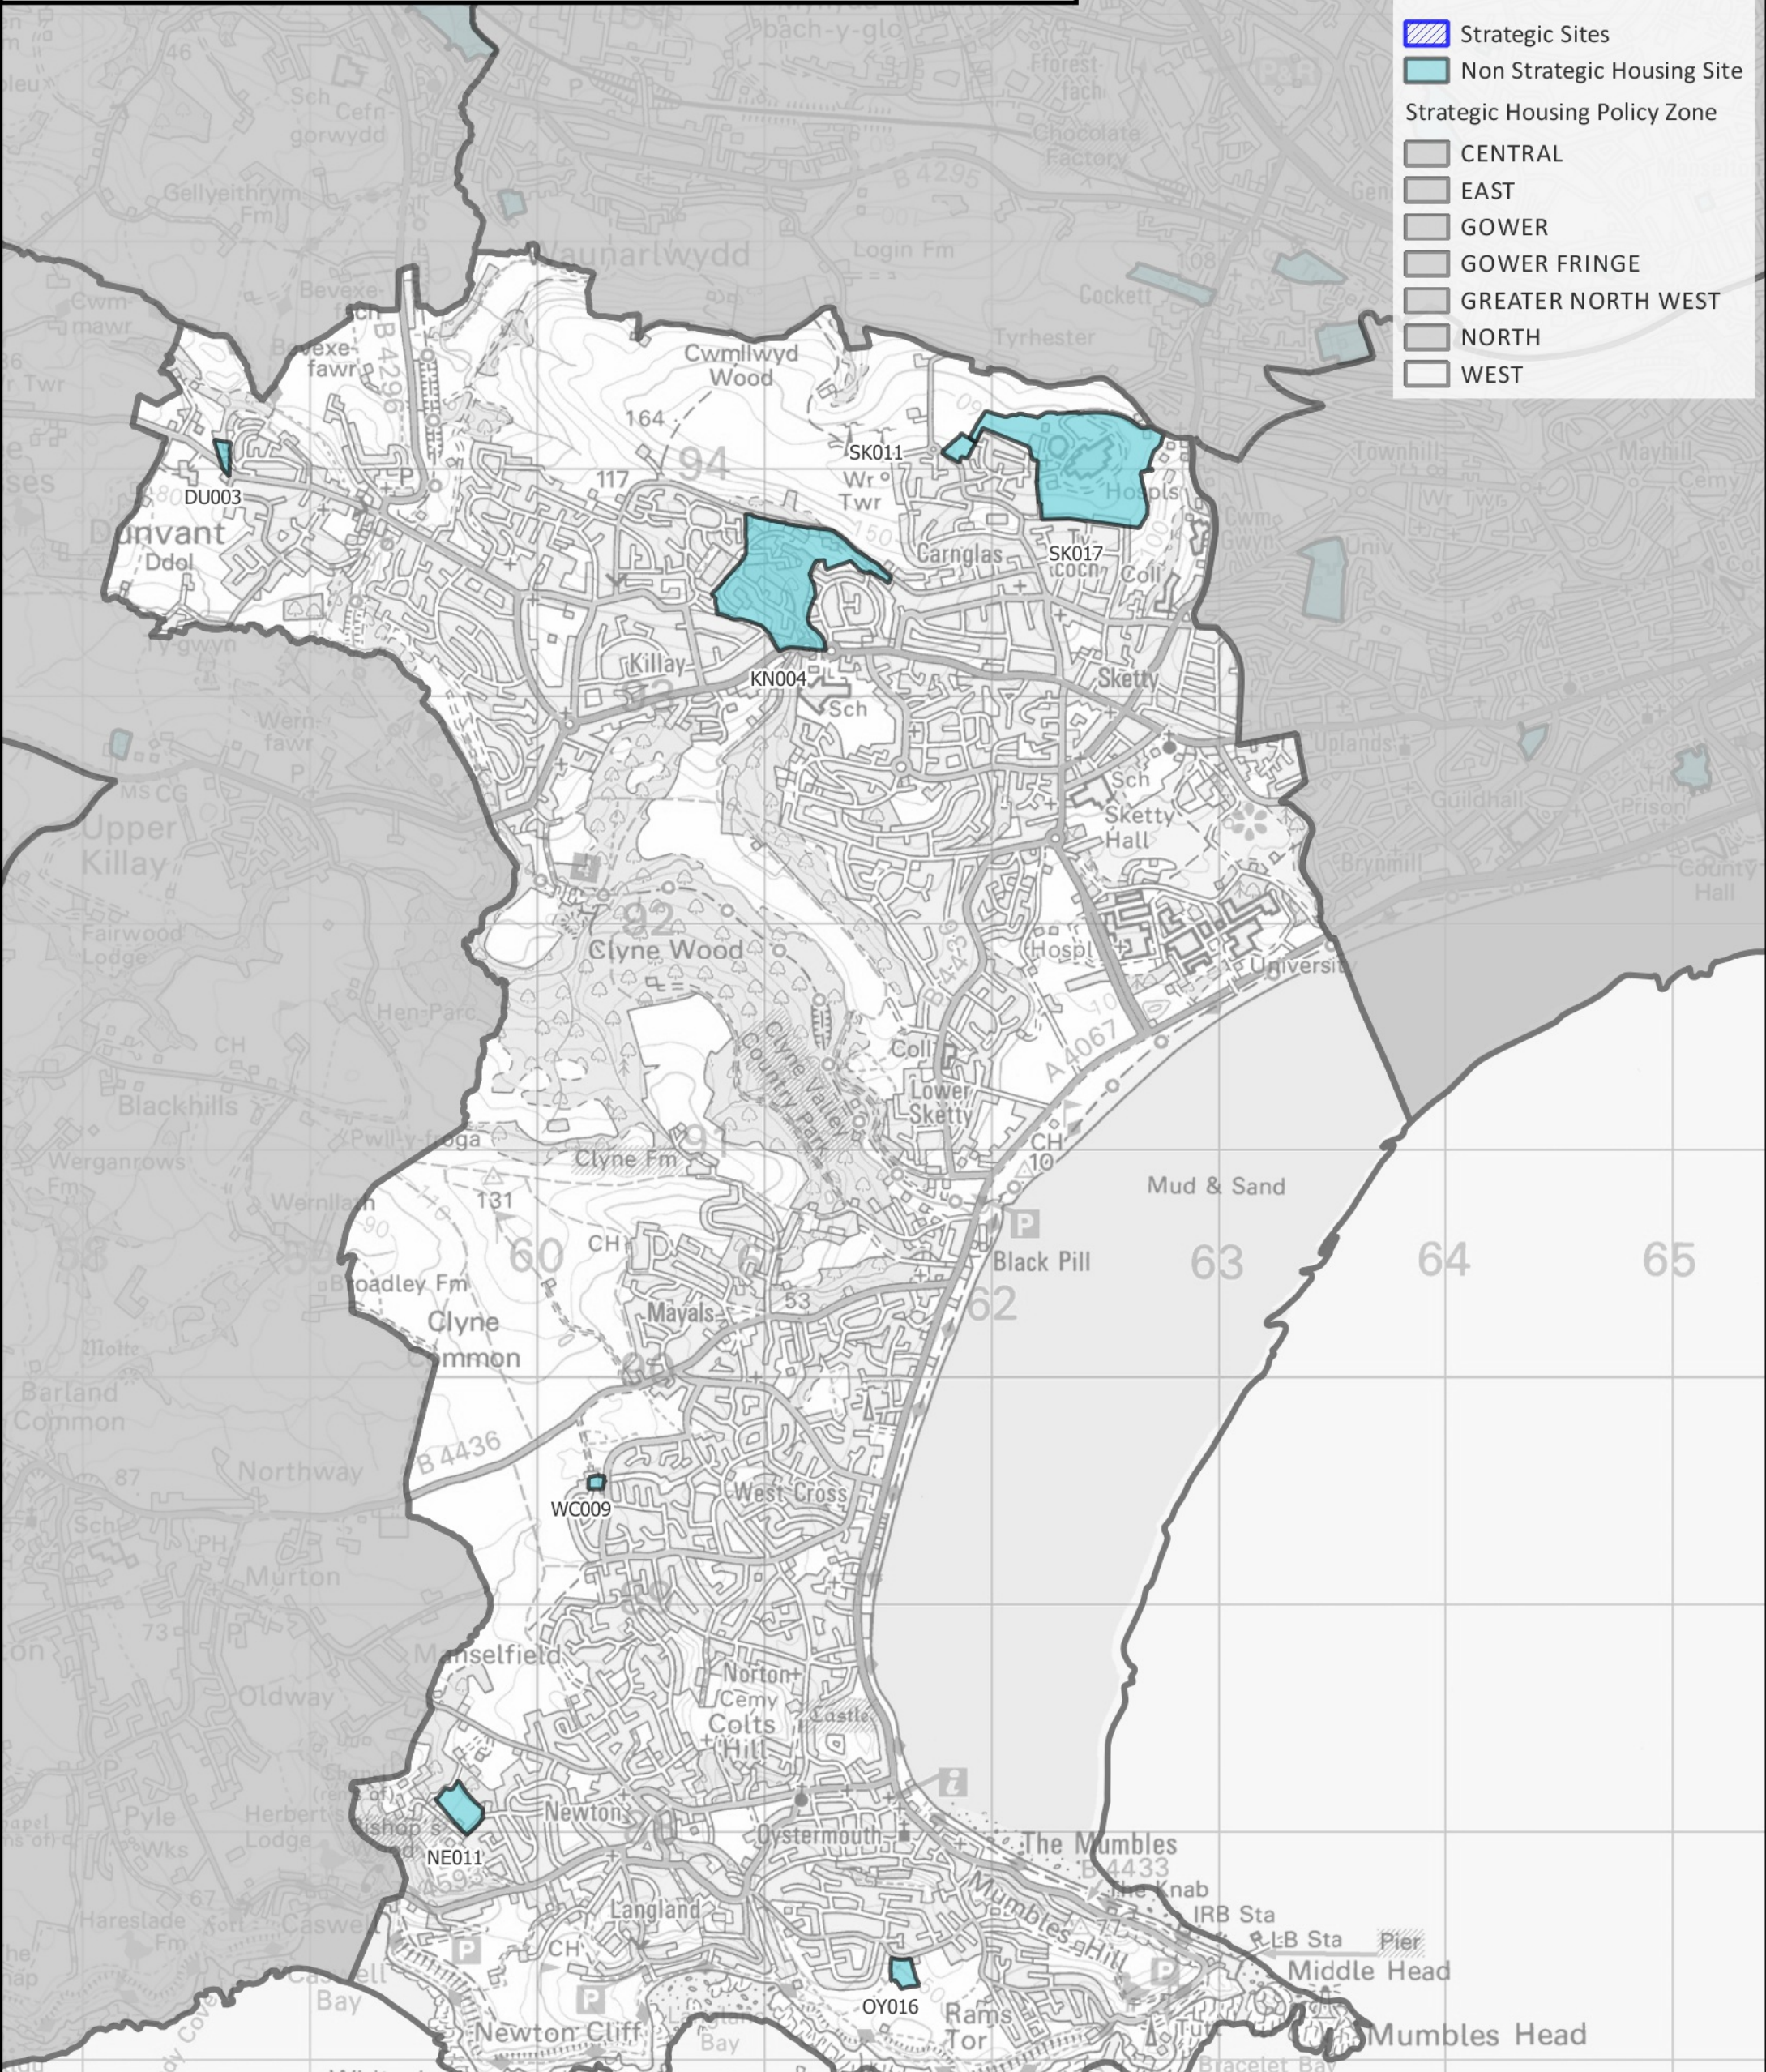

Recommended Deposit LDP Housing Allocations and Strategic Sites

Legend

- Strategic Sites
- Non Strategic Housing Site
- Strategic Housing Policy Zone
- CENTRAL
- EAST
- GOWER
- GOWER FRINGE
- GREATER NORTH WEST
- NORTH
- WEST

City & County of Swansea

Phil Roberts
Director of Place

Philip Holmes
Head of Economic Regeneration
and Planning

© Crown Copyright and database right
2015 Ordnance Survey 100023509.

NOT TO SCALE