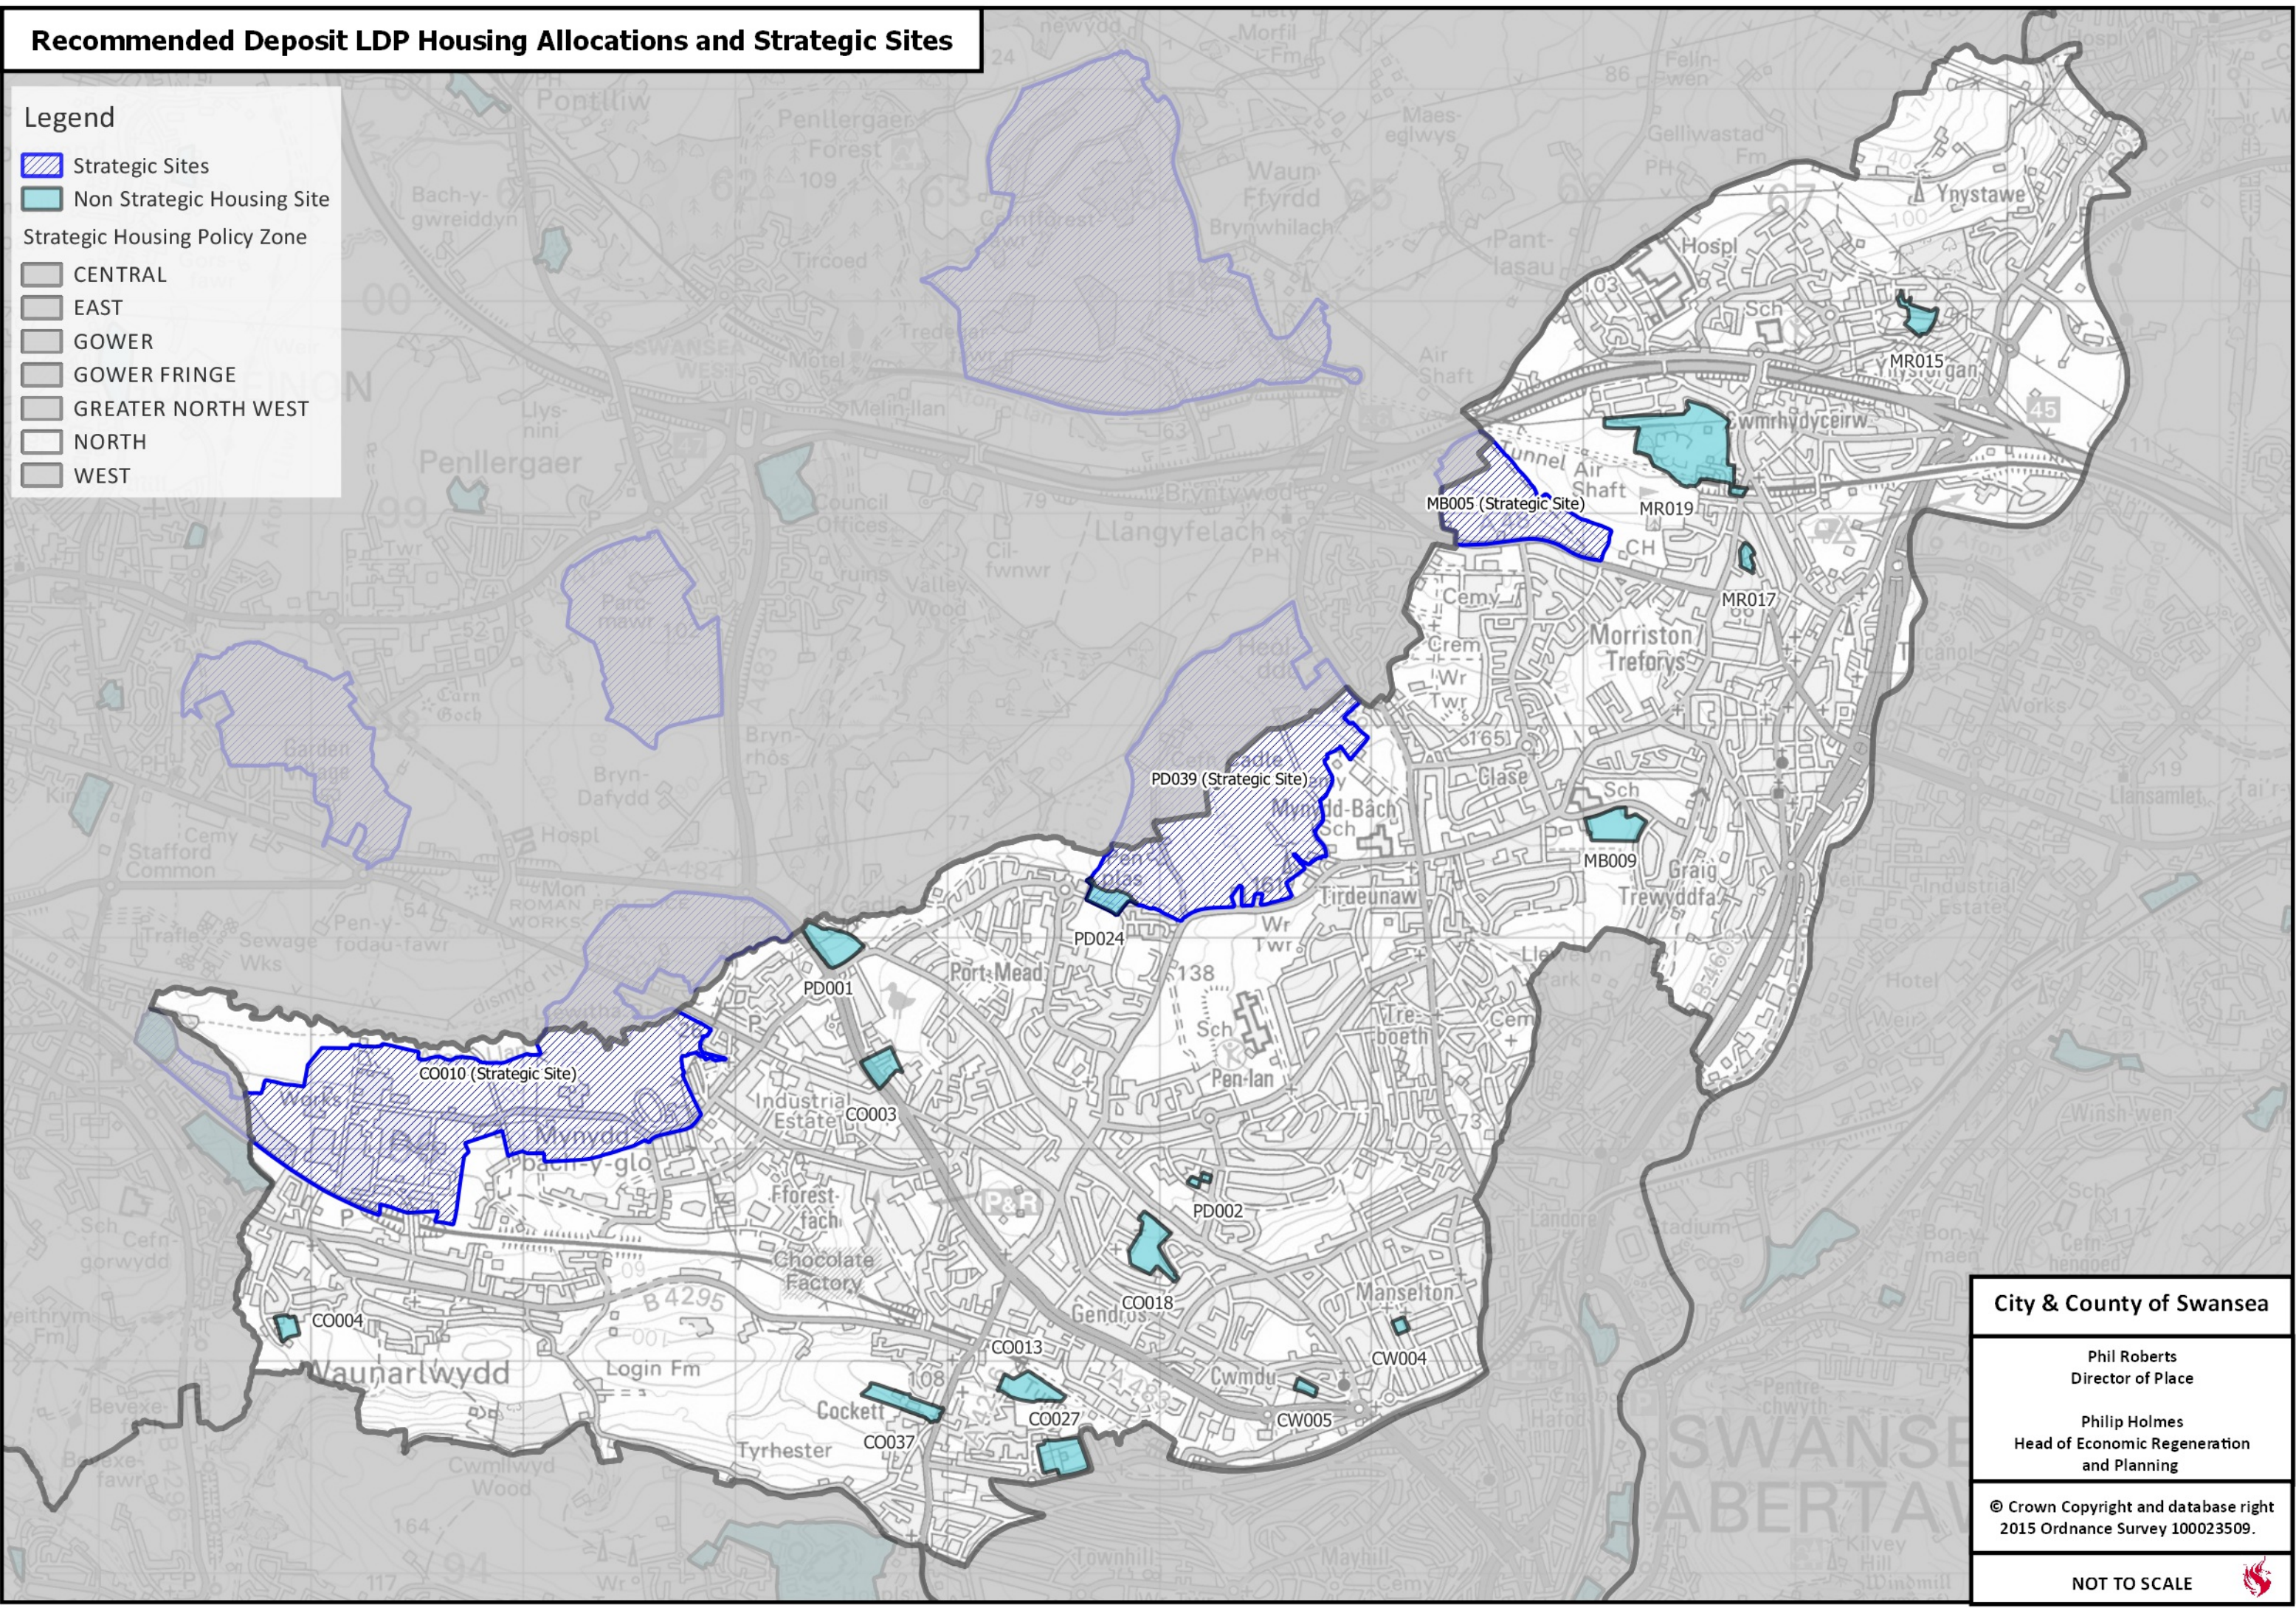

Recommended Deposit LDP Housing Allocations and Strategic Sites

Legend

- Strategic Sites
- Non Strategic Housing Site
- Strategic Housing Policy Zone
- CENTRAL
- EAST
- GOWER
- GOWER FRINGE
- NORTH
- WEST

City & County of Swansea

Phil Roberts
Director of Place

Philip Holmes
Head of Economic Regeneration
and Planning

© Crown Copyright and database right
2015 Ordnance Survey 100023509.

NOT TO SCALE