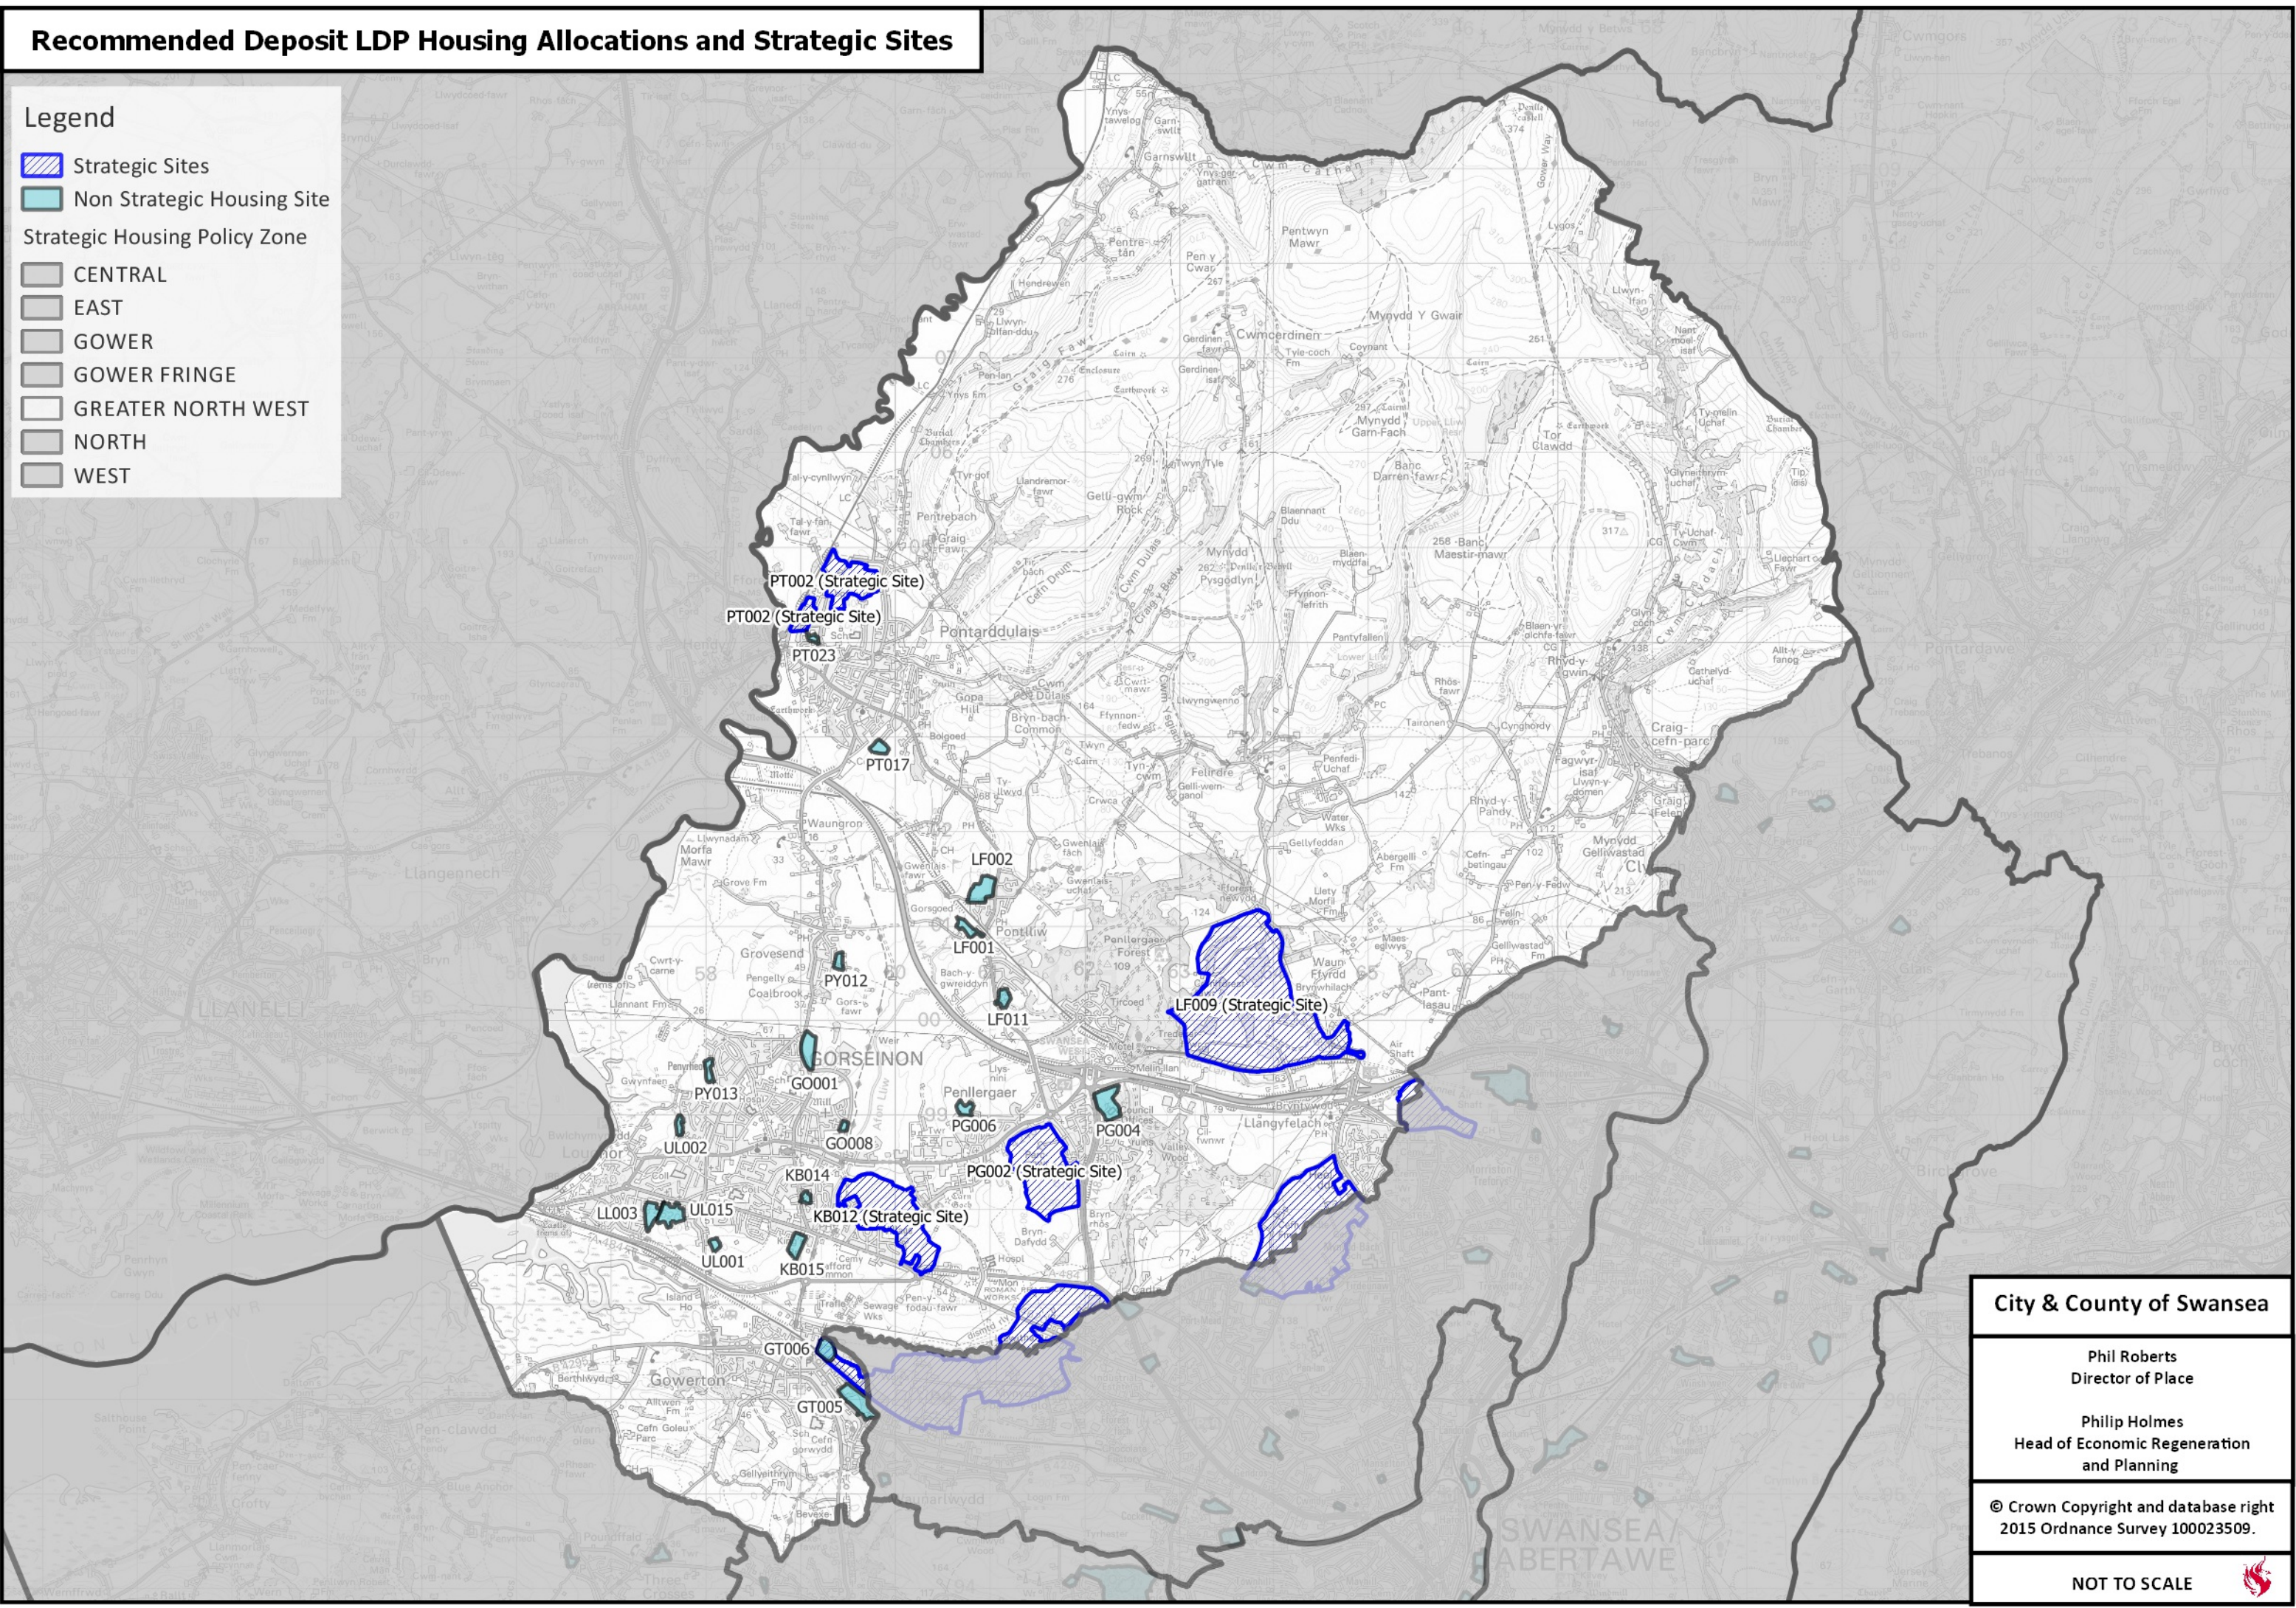

Recommended Deposit LDP Housing Allocations and Strategic Sites

Legend

-  Strategic Sites
-  Non Strategic Housing Site

Strategic Housing Policy Zone

-  CENTRAL
-  EAST
-  GOWER
-  GOWER FRINGE
-  GREATER NORTH WEST
-  NORTH
-  WEST

Legend

-  Strategic Sites
-  Non Strategic Housing Site
- Strategic Housing Policy Zone
-  CENTRAL
-  EAST
-  GOWER
-  GOWER FRINGE
-  GREATER NORTH WEST
-  NORTH
-  WEST

**SWANSEA
ABERTAW**

City & County of Swansea
Phil Roberts Director of Place
Philip Holmes Head of Economic Regeneration and Planning
© Crown Copyright and database right 2015 Ordnance Survey 100023509.
NOT TO SCALE 

Legend

-  Strategic Sites
-  Non Strategic Housing Site

Strategic Housing Policy Zone

-  CENTRAL
-  EAST
-  GOWER
-  GOWER FRINGE
-  GREATER NORTH WEST
-  NORTH
-  WEST

City & County of Swansea

Phil Roberts
Director of Place