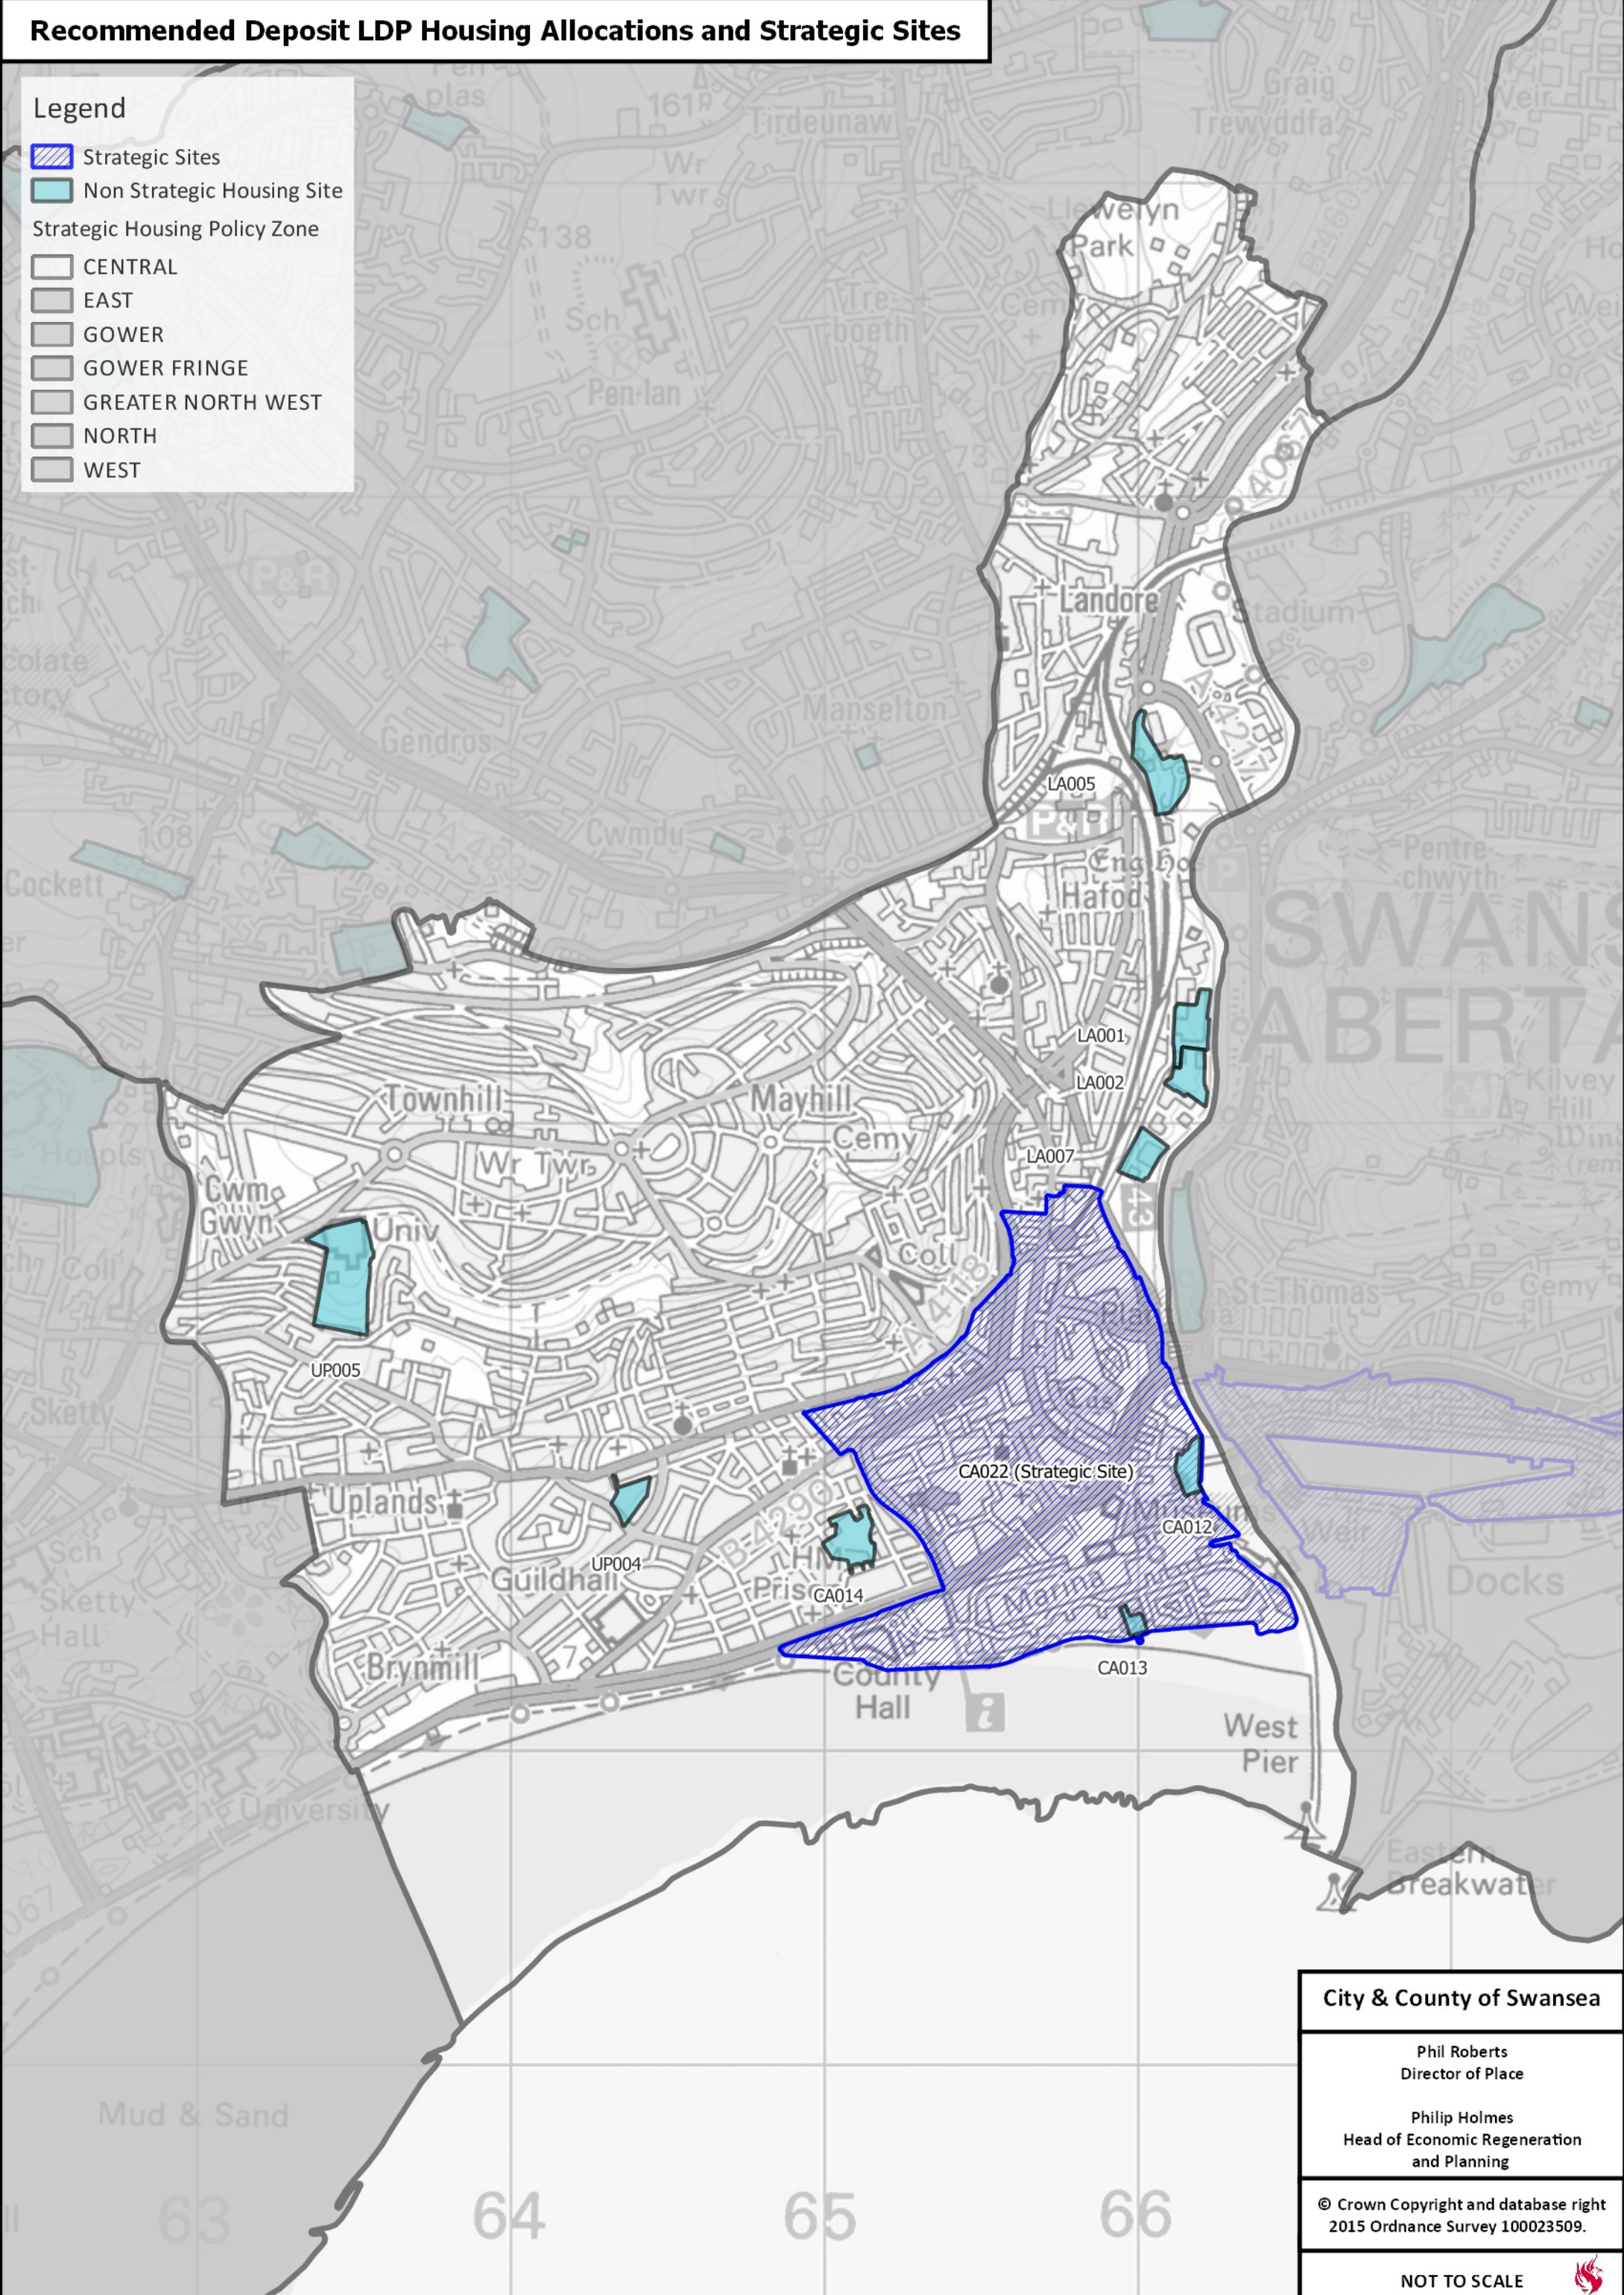

Recommended Deposit LDP Housing Allocations and Strategic Sites

Legend

-  Strategic Sites
-  Non Strategic Housing Site

Strategic Housing Policy Zone

-  CENTRAL
-  EAST
-  GOWER
-  GOWER FRINGE
-  GREATER NORTH WEST
-  NORTH
-  WEST

Legend

-  Strategic Sites
-  Non Strategic Housing Site
- Strategic Housing Policy Zone
-  CENTRAL
-  EAST
-  GOWER
-  GOWER FRINGE
-  GREATER NORTH WEST
-  NORTH
-  WEST

**SWANSEA
ABERTAW**

City & County of Swansea
Phil Roberts Director of Place
Philip Holmes Head of Economic Regeneration and Planning
© Crown Copyright and database right 2015 Ordnance Survey 100023509.
NOT TO SCALE 